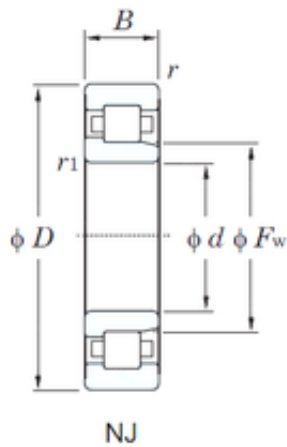

BFO Bearing Factory

110 mm x 200 mm x 38 mm 110 mm x 200 mm
x 38 mm KOYO NJ222 cylindrical roller bearings

Bearing No. NJ222

Size	110x200x38 mm
Bore Diameter	110 mm
Outer Diameter	200 mm
Width	38 mm
d	110 mm
Fw	132.5 mm
D	200 mm
B	38 mm
C	38 mm
r min.	2.1 mm
r1 min.	2.1 mm
Weight	4.65 Kg
Basic dynamic load rating (C)	241 kN
Basic static load rating (C0)	290 kN
(Grease) Lubrication Speed	3100 r/min
Category	Bearings
Inventory	0.0
Manufacturer Name	KOYO
Minimum Buy Quantity	N/A
Weight / Kilogram	0
Product Group	B04144

NJ222 Bearing 2D drawings and 3D CAD models