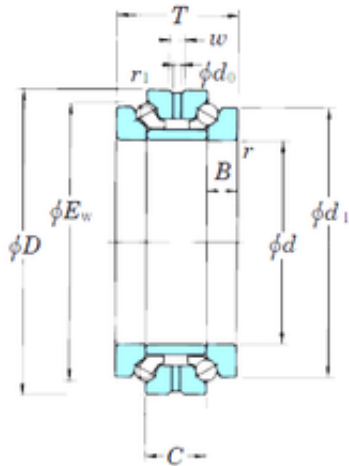

BFO Bearing Factory

300 mm x 460 mm x 47,5 mm 300 mm x 460 mm x 47,5 mm KOYO 234460B thrust ball bearings

Bearing No. 234460B

Size	300x460x190 mm
Bore Diameter	300 mm
Outer Diameter	460 mm
Width	190 mm
d	300 mm
D	460 mm
Ew	418 mm
T	190 mm
B	47,5 mm
C	95 mm
Angle (°)	60 °
d1	406 mm
r min.	4 mm
r1 min.	1,5 mm
W	22 mm
Weight	100 Kg
Basic dynamic load rating (C)	476 kN
Basic static load rating (C0)	1 630 kN
(Grease) Lubrication Speed	760 r/min

234460B Bearing 2D drawings and 3D CAD models