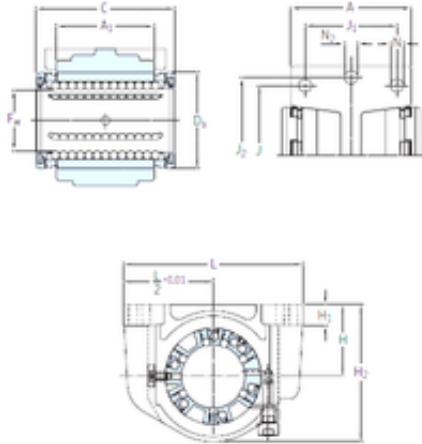

BFO Bearing Factory

SKF LUCS 80-2LS linear bearings

Bearing No. LUCS 80-2LS

Outer Diameter	80 mm
Ew	80 mm
Da	120 mm
A	113 mm
A1	125 mm
C	165 mm
H	80 mm
H1	22 mm
H2	158 mm
J	170 mm
L	205 mm
N	13 mm
J1	90 mm
J2	180 mm
N2	13 mm
Weight	5,15 Kg
Basic dynamic load rating (C)	37,5 kN

LUCS 80-2LS Bearing 2D drawings and 3D CAD models